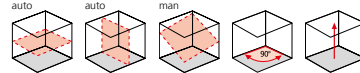

### Cubus 110 S

**Fully automatic rotary laser**

- 4° self-levelling range, accuracy 0.15 mm / m
- Laser modes: spot, scan, rotary and hand receiver mode
- All functions of the rotary laser can be controlled with the remote control from up to 40 m.
- The additional reference beam makes alignment of partitions easier.
- Snap-on stand/wall bracket
- Laser receiver range up to 100 m radius