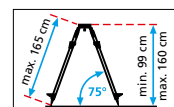

ORDER NO.	EAN-CODE	PU
052.200-1	4 021563 700738	1